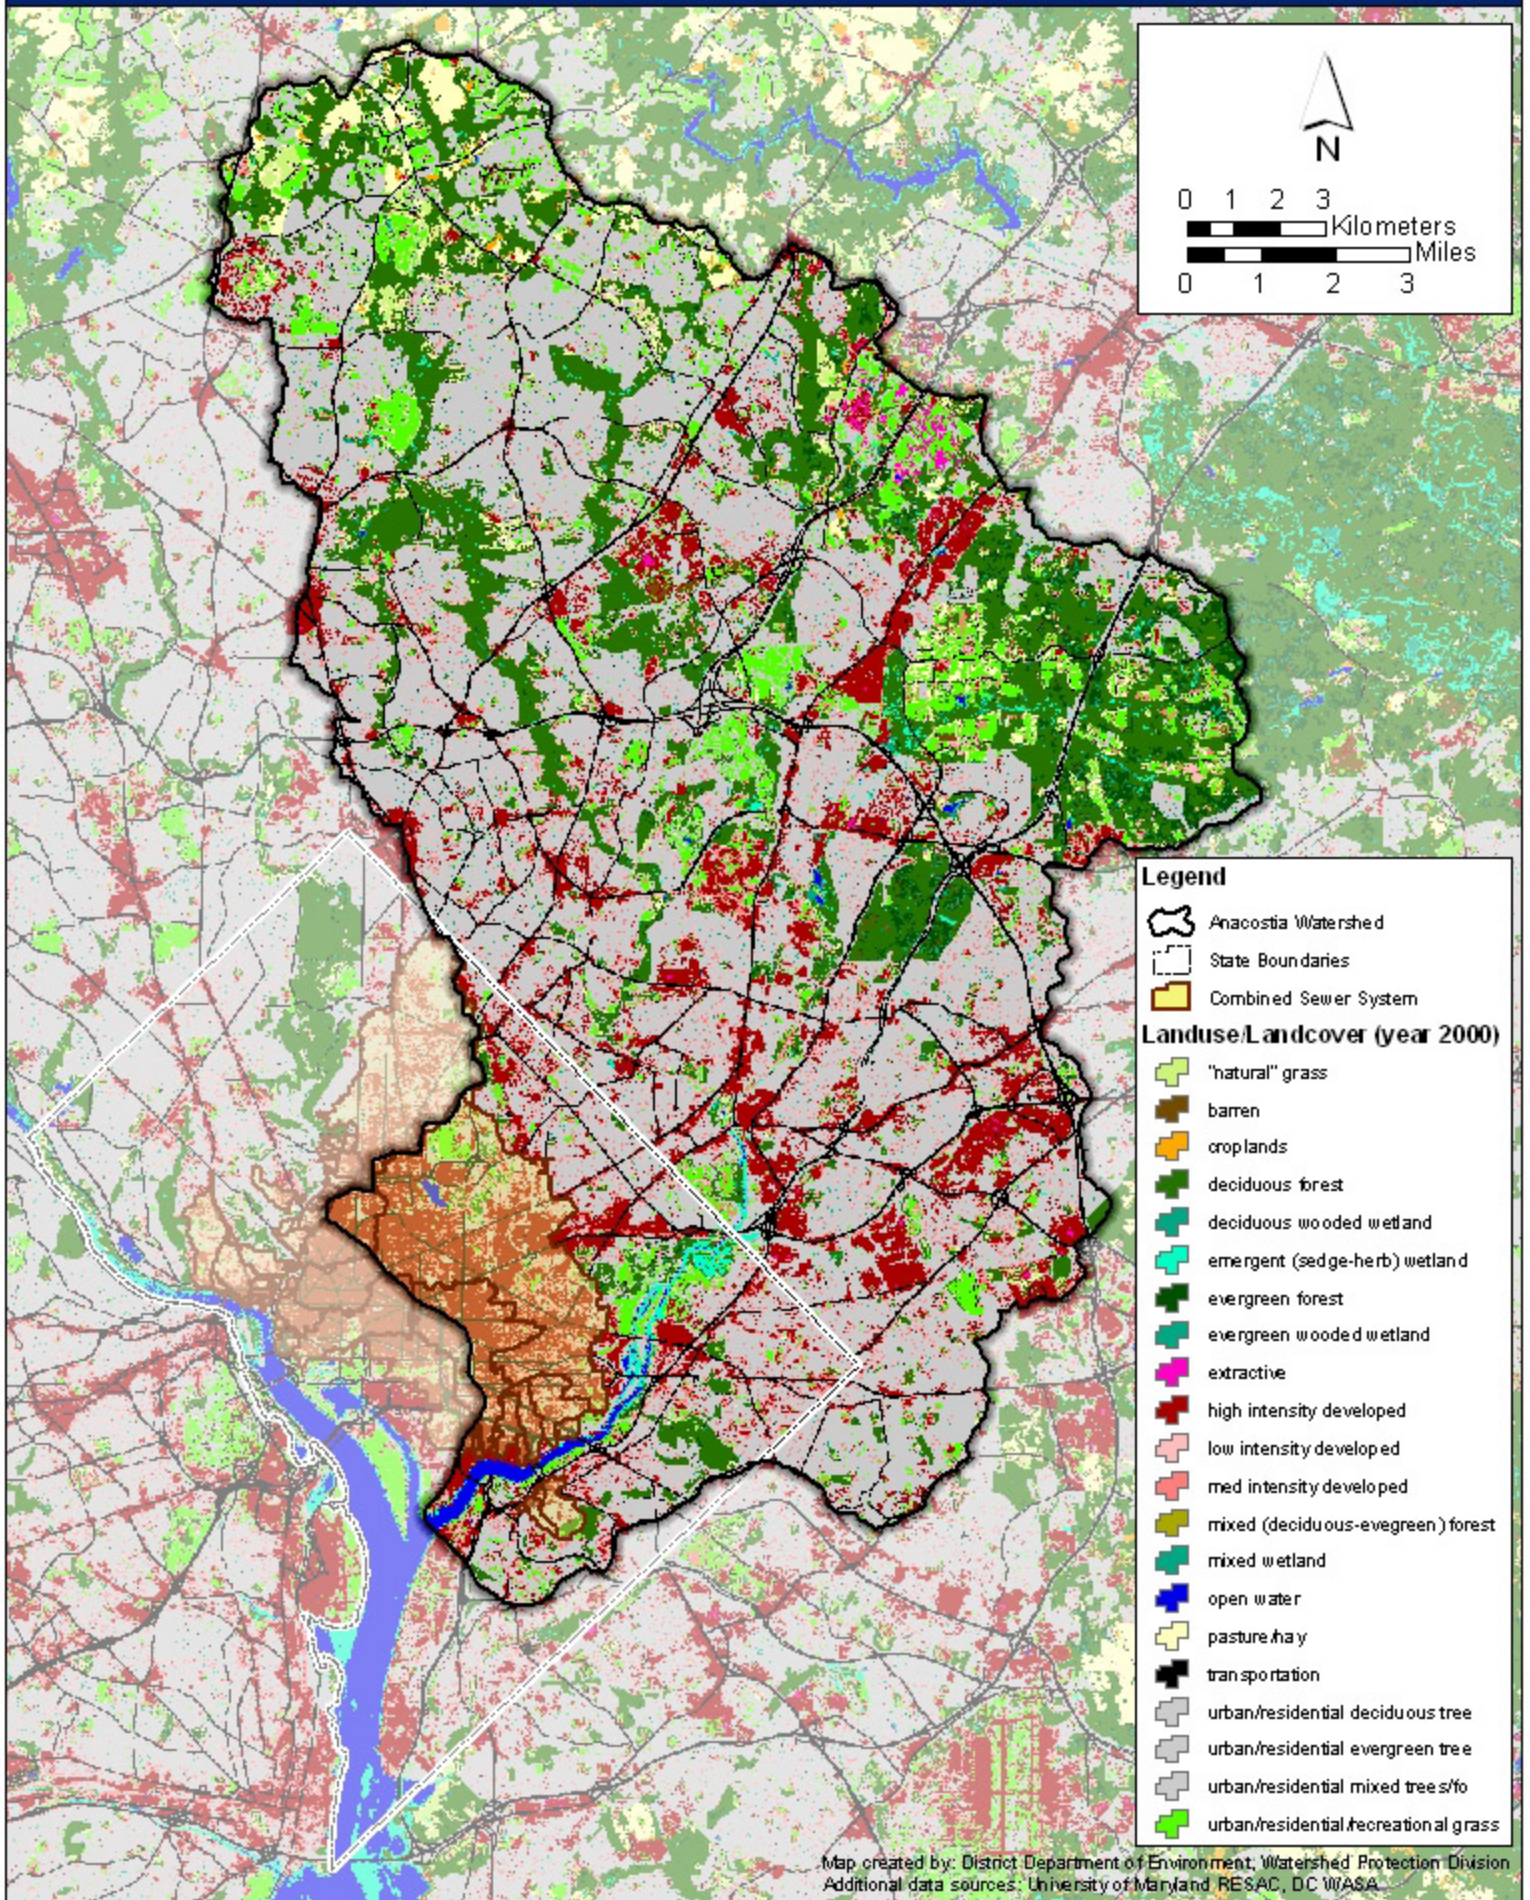

Anacostia Watershed Landuse/Landcover

Map created by: District Department of Environment, Watershed Protection Division
Additional data sources: University of Maryland, RESAC, DC WASA