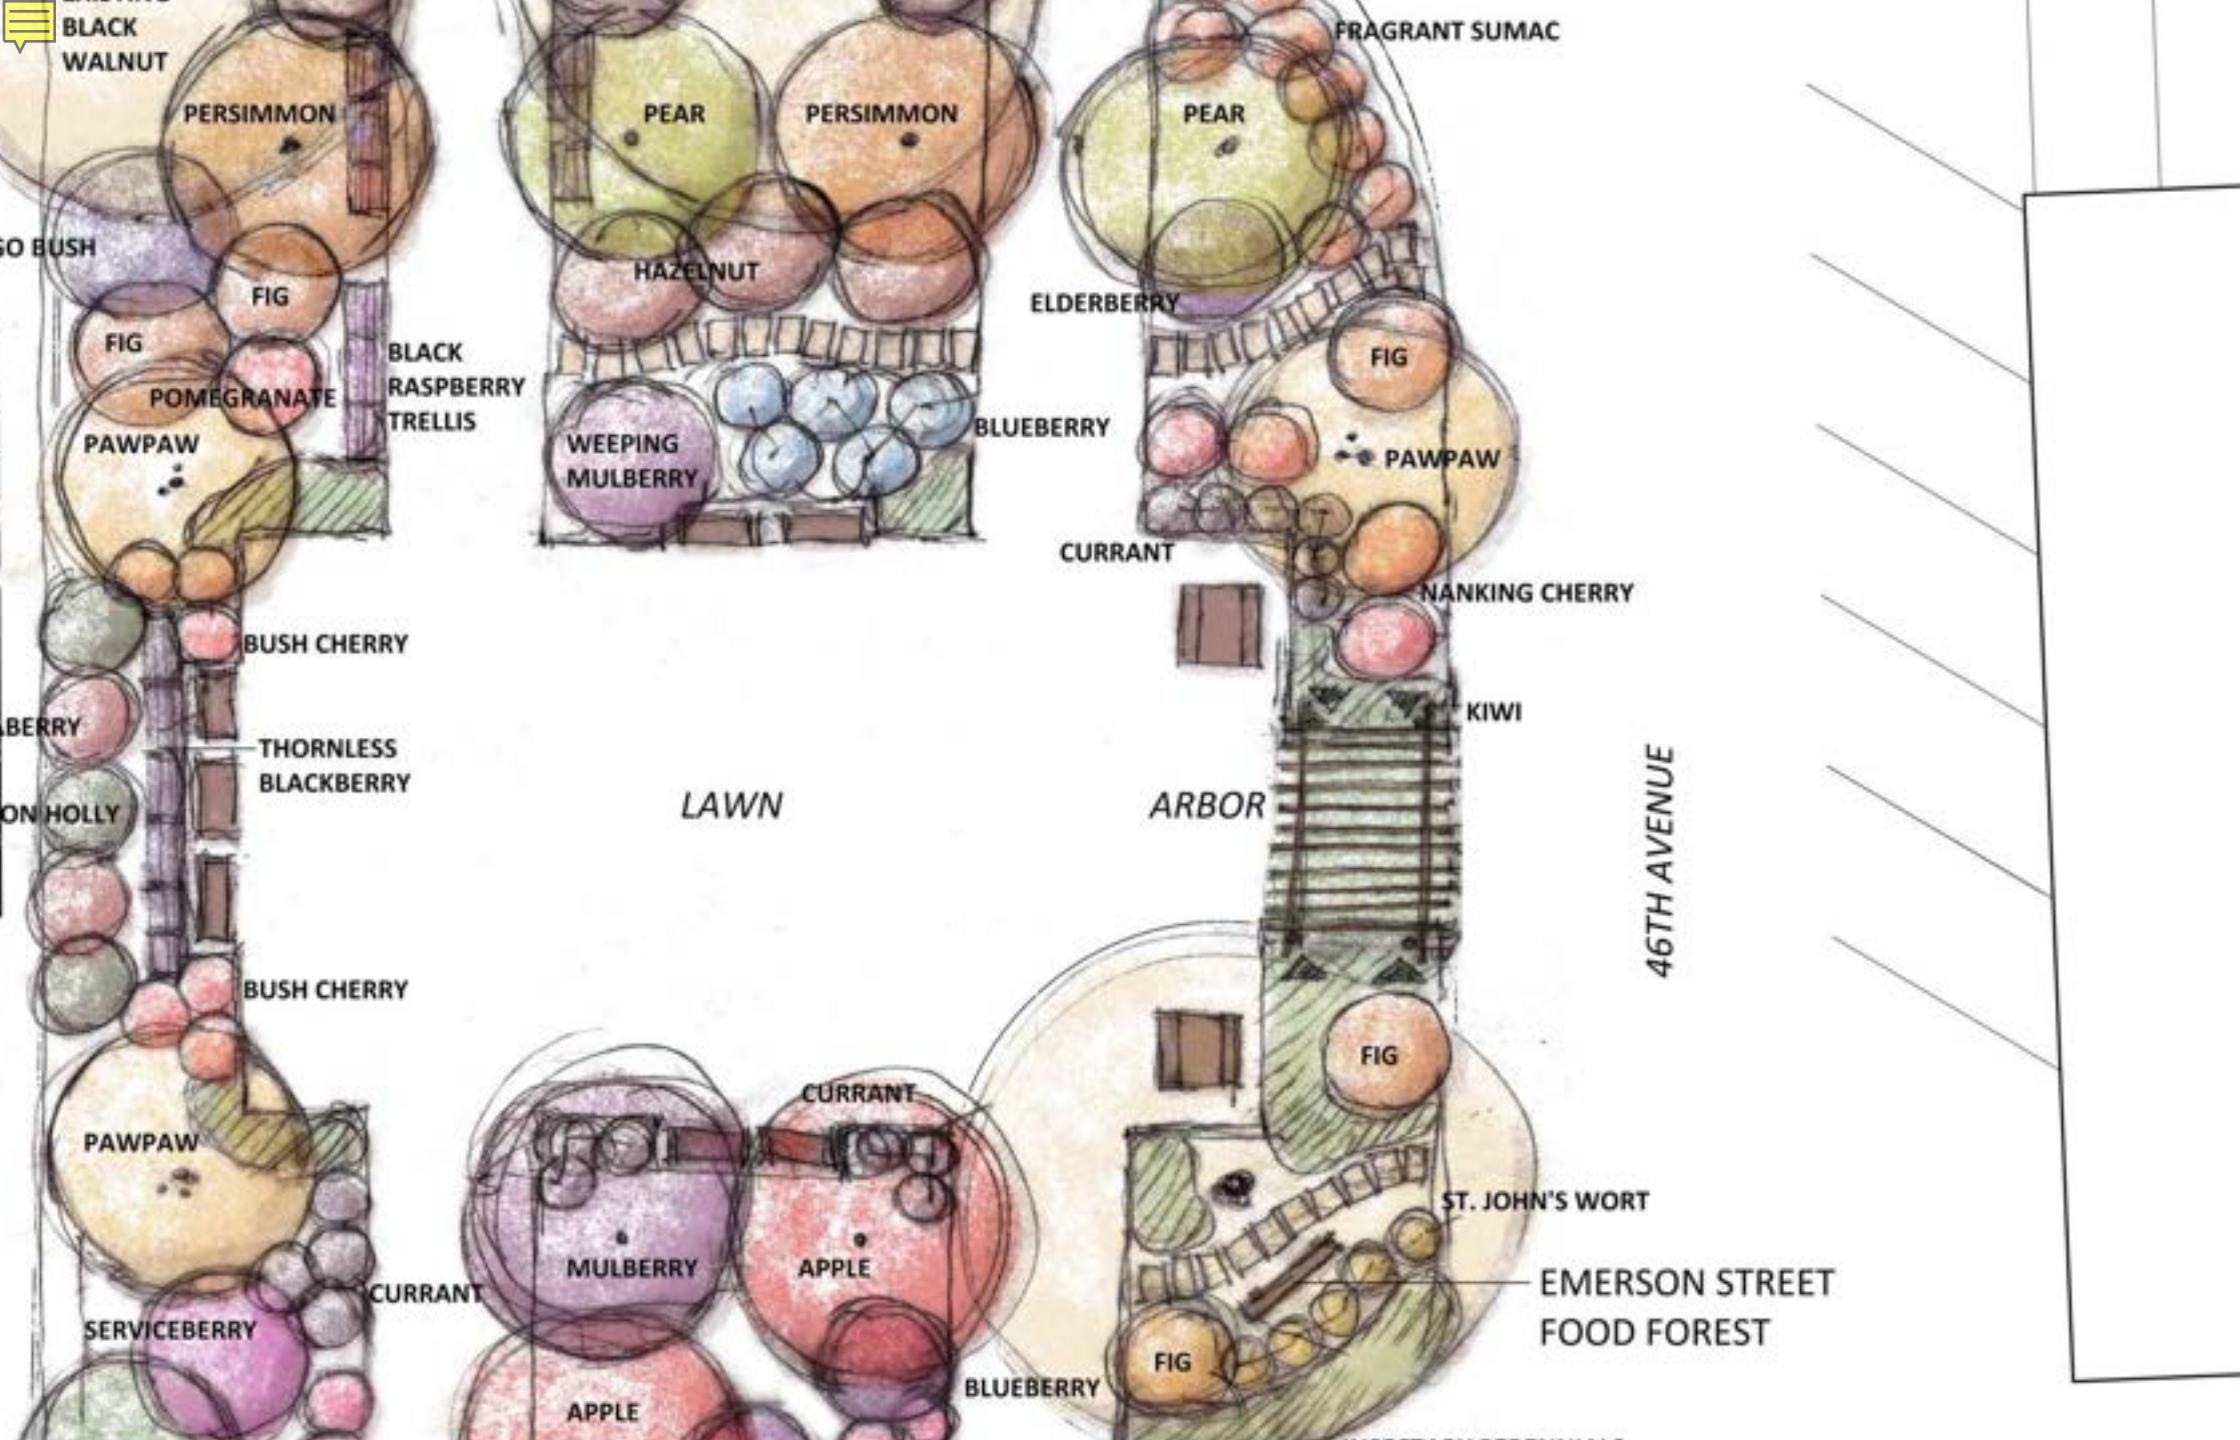

LAYERING

RED CLOVER AND PARTRIDGE PEA

NINEBARK AND FALSE INDIGO BUSH

BRISTLY LOCUST

A close-up photograph of a Hummingbird Hawk Moth (Hemaris thysanota) hovering over a cluster of purple Wild Bergamot (Monarda sp.) flowers. The moth has a long, dark proboscis and wings with a mix of brown, orange, and black. The background is a soft-focus green field of similar flowers.