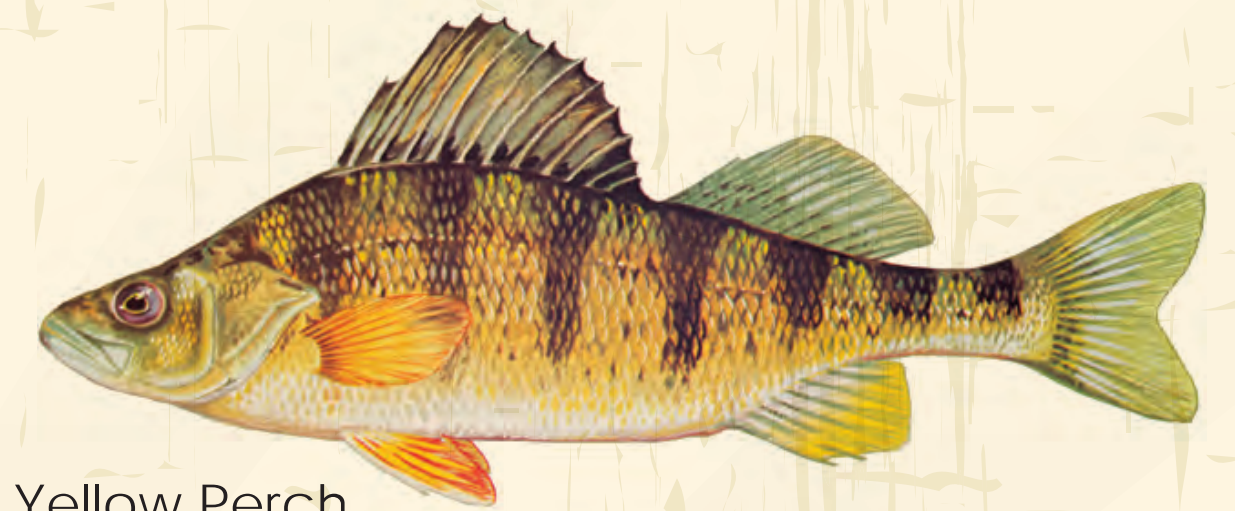

Gamefish of the District of Columbia

Striped Bass
Morone saxatilis

Common Carp
Cyprinus carpio

Yellow Perch
Perca flavescens

Smallmouth Bass
Micropterus dolomieu

Redbreast Sunfish
Lepomis auritus

Walleye
Sander vitreus

Largemouth Bass
Micropterus salmoides

White Sucker
Catostomus commersonii

White Catfish
Ameiurus catus

American Shad - Official Fish of the District
Alosa sapidissima

Hickory Shad
Alosa mediocris

White Crappie
Pomoxis annularis